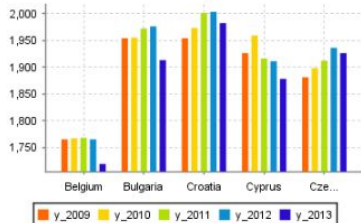

Data Analytics Case Study: HR Analytics Pentaho CE

Hours Worked by Countries