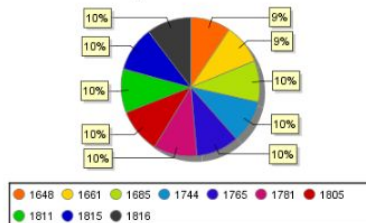

Top 10 Countries