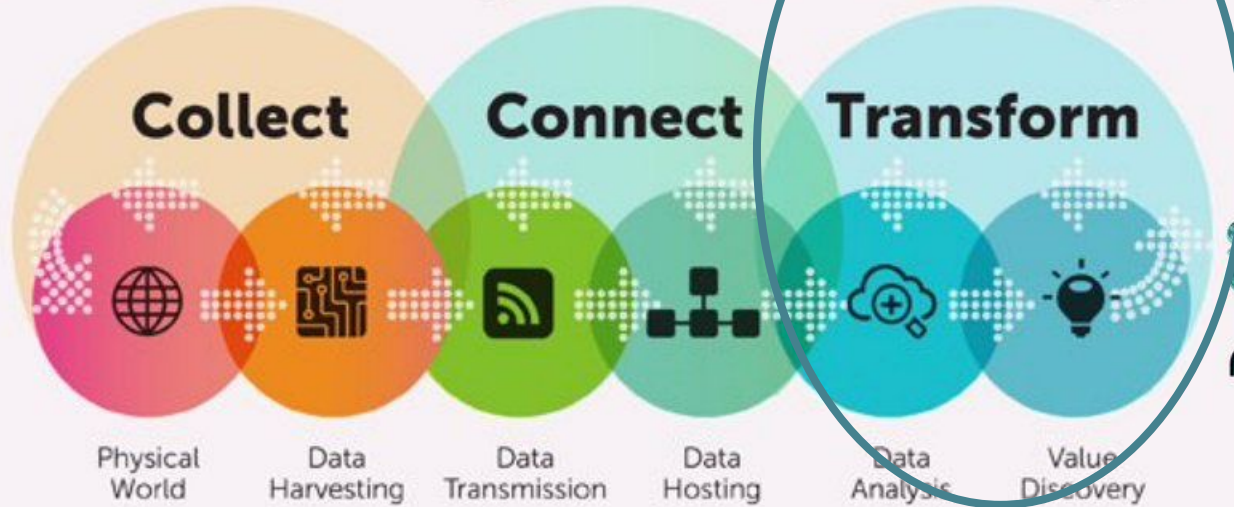

# What we do

We are SILFRA Technologies, an IT Services firm headquartered in Bangalore,India..

We are passionate about applying technology to make world a better place; we leverage data insights to improve outcomes.

**Data Analytics** to drive effective business outcomes

**IoT:** Management of data from devices,networks & apps

**Digital:** eCommerce, Digital Marketing, Mobility, Portals

# Internet of Things, #IrelandofThings

SOURCE:  
@IDAIRELAND

@UnifiedInbox